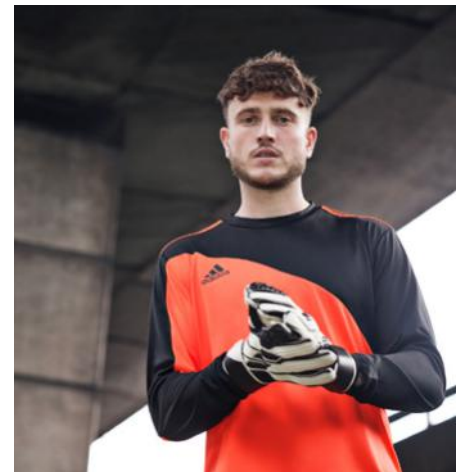

SQUADRA 21
GOALKEEPER