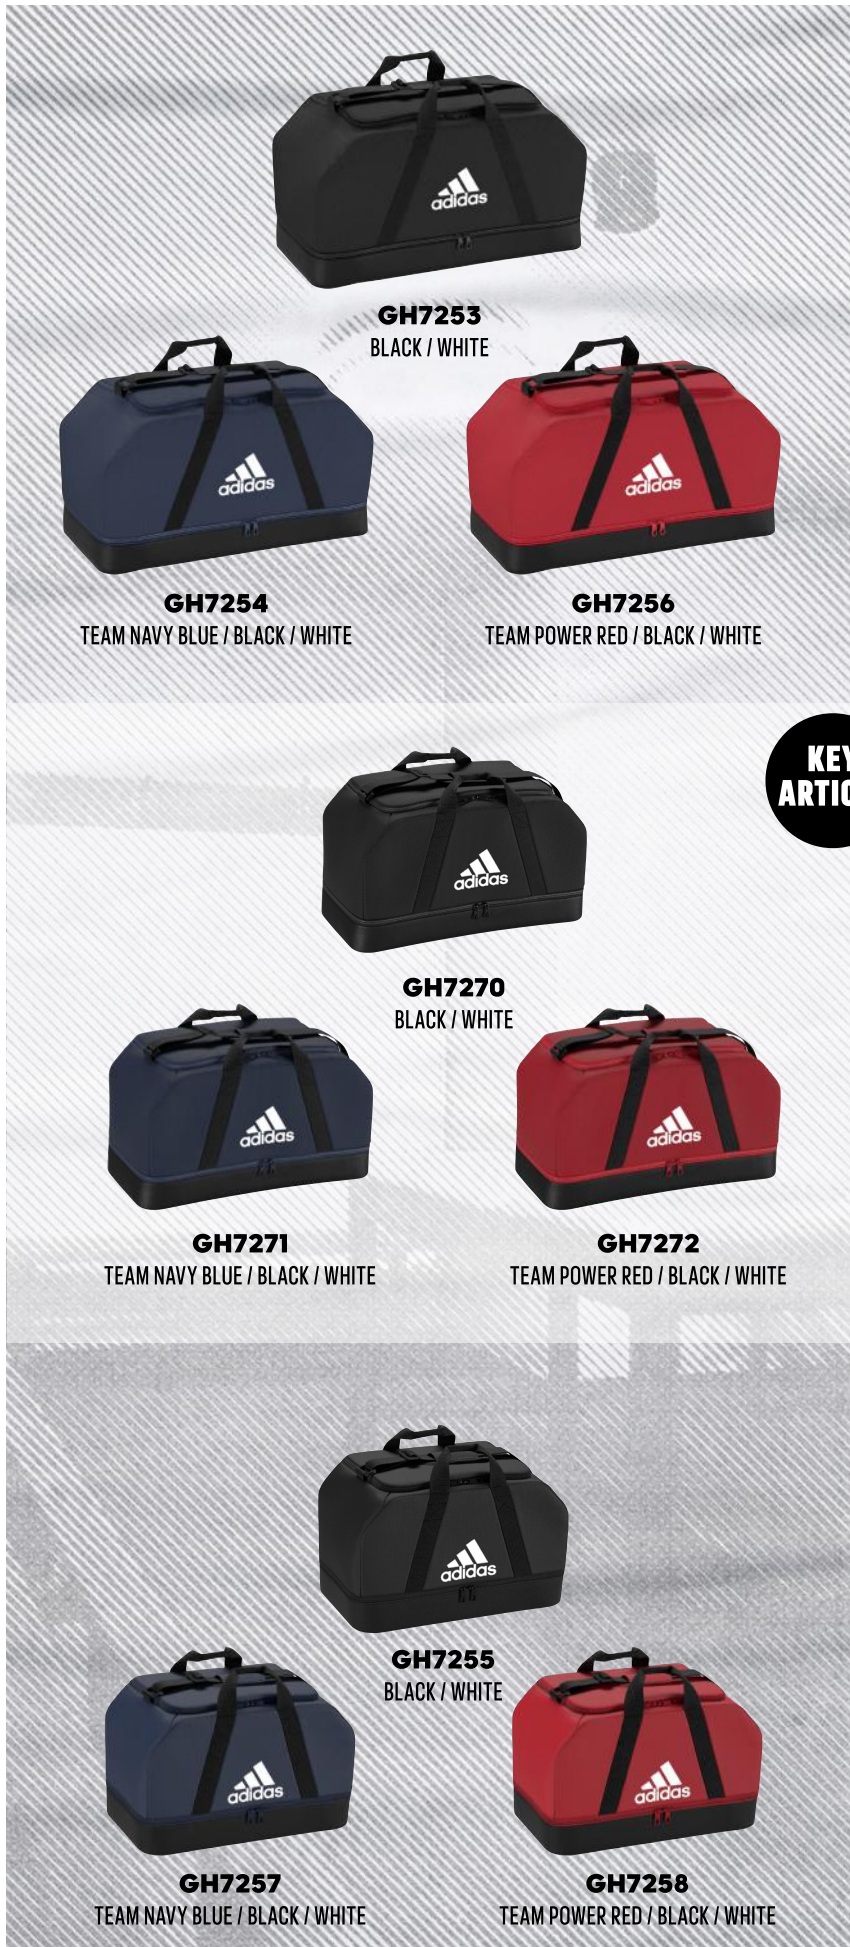

TIRO DUFFLEBAG BOTTOM COMPARTMENT L

TIRO DU BC L

Be ready for anything. Pack your match and training essentials in this large football duffel. A lower compartment separates clean gear from dirty. Two pockets help you organise things. A reinforced bottom adds all-season durability.

PRICE: **CZK 1.149 / HUF 13.990**

GH7253
BLACK / WHITE

GH7254

TEAM NAVY BLUE / BLACK / WHITE

GH7256

TEAM POWER RED / BLACK / WHITE

**KEY
ARTICLE**

TIRO DUFFLEBAG BOTTOM COMPARTMENT M

TIRO DU BC M

Travel right. Pack your match and training essentials in this medium-size football duffel. A lower compartment separates clean gear from dirty. Two pockets help you organise things. A reinforced bottom adds all-season durability.

PRICE: **CZK 999 / HUF 12.990**

GH7270
BLACK / WHITE

GH7271

TEAM NAVY BLUE / BLACK / WHITE

GH7272

TEAM POWER RED / BLACK / WHITE

TIRO DUFFLEBAG BOTTOM COMPARTMENT S

TIRO DU BC S

Travel light. Pack your kit for transport in this small football duffel.

A lower compartment separates clean gear from dirty. Two pockets help make it easy to find essential items. A reinforced bottom adds all-season durability.

PRICE: **CZK 899 / HUF 10.990**

GH7255
BLACK / WHITE

GH7257

TEAM NAVY BLUE / BLACK / WHITE

GH7258

TEAM POWER RED / BLACK / WHITE