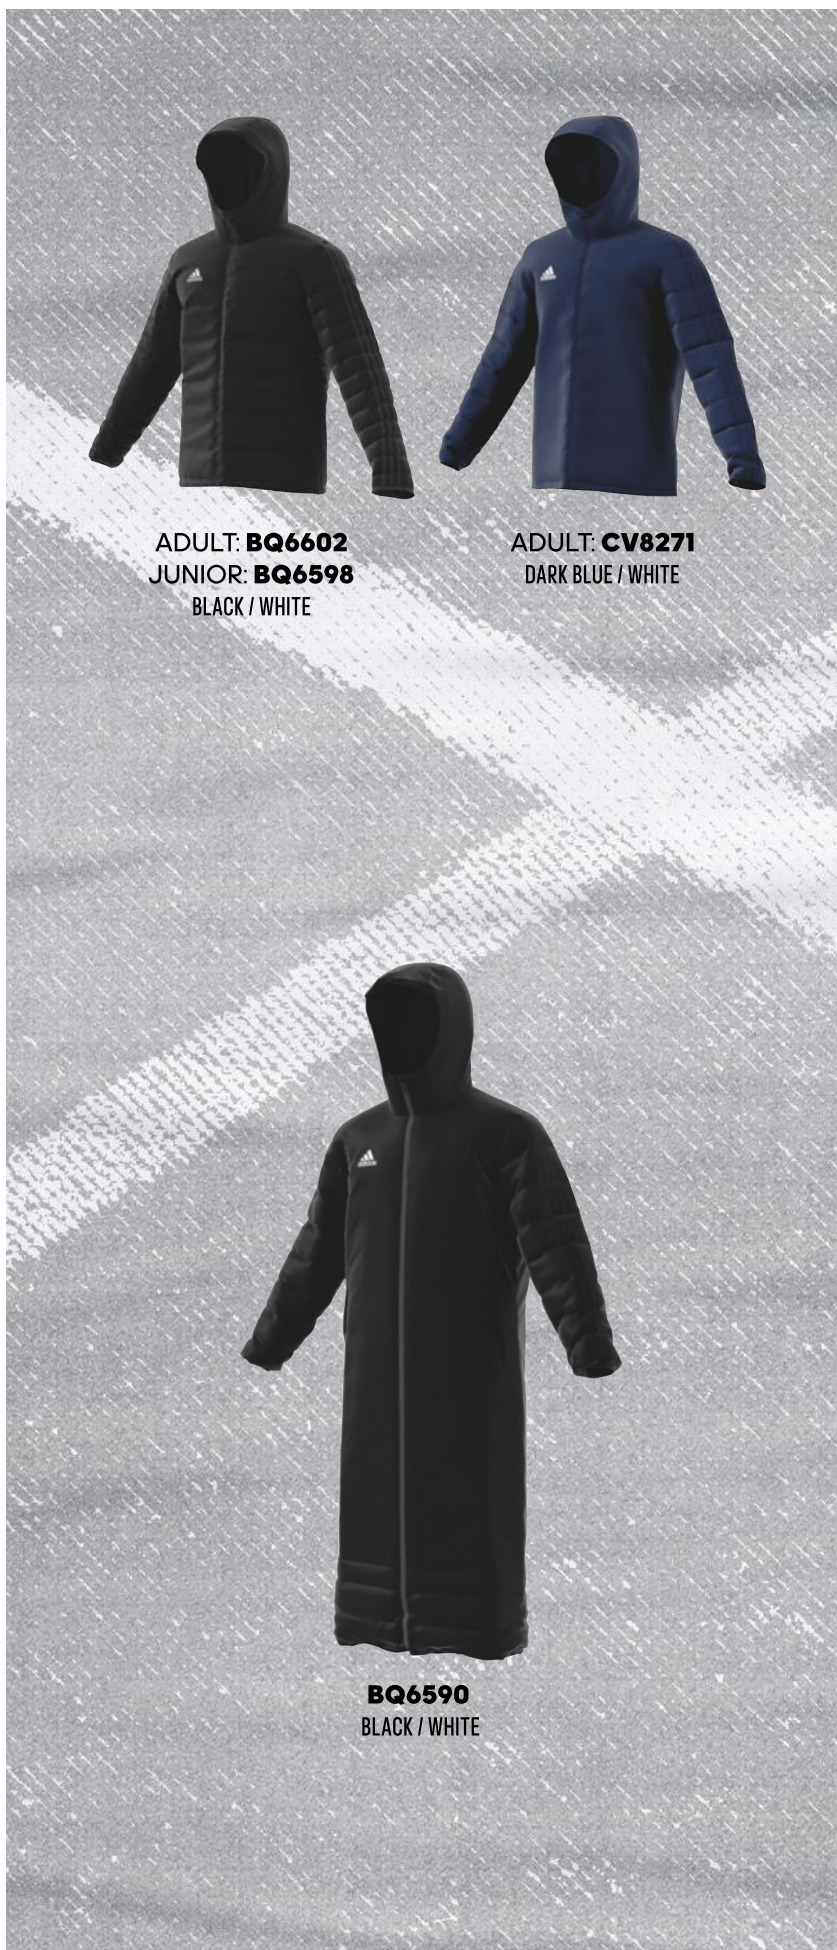

ADULT: **CZK 2.999 / HUF 37.990**

SIZES: **XS, S, M, L, XL, 2XL, 3XL**

JUNIOR: **CZK 2.499 / HUF 31.990**

SIZES: **116, 128, 140, 152, 164, 176**

FIT: SLIM FIT

MAIN MATERIAL: 100% RECYCLED POLYESTER

ADULT: **BQ6602**
 JUNIOR: **BQ6598**
 BLACK / WHITE