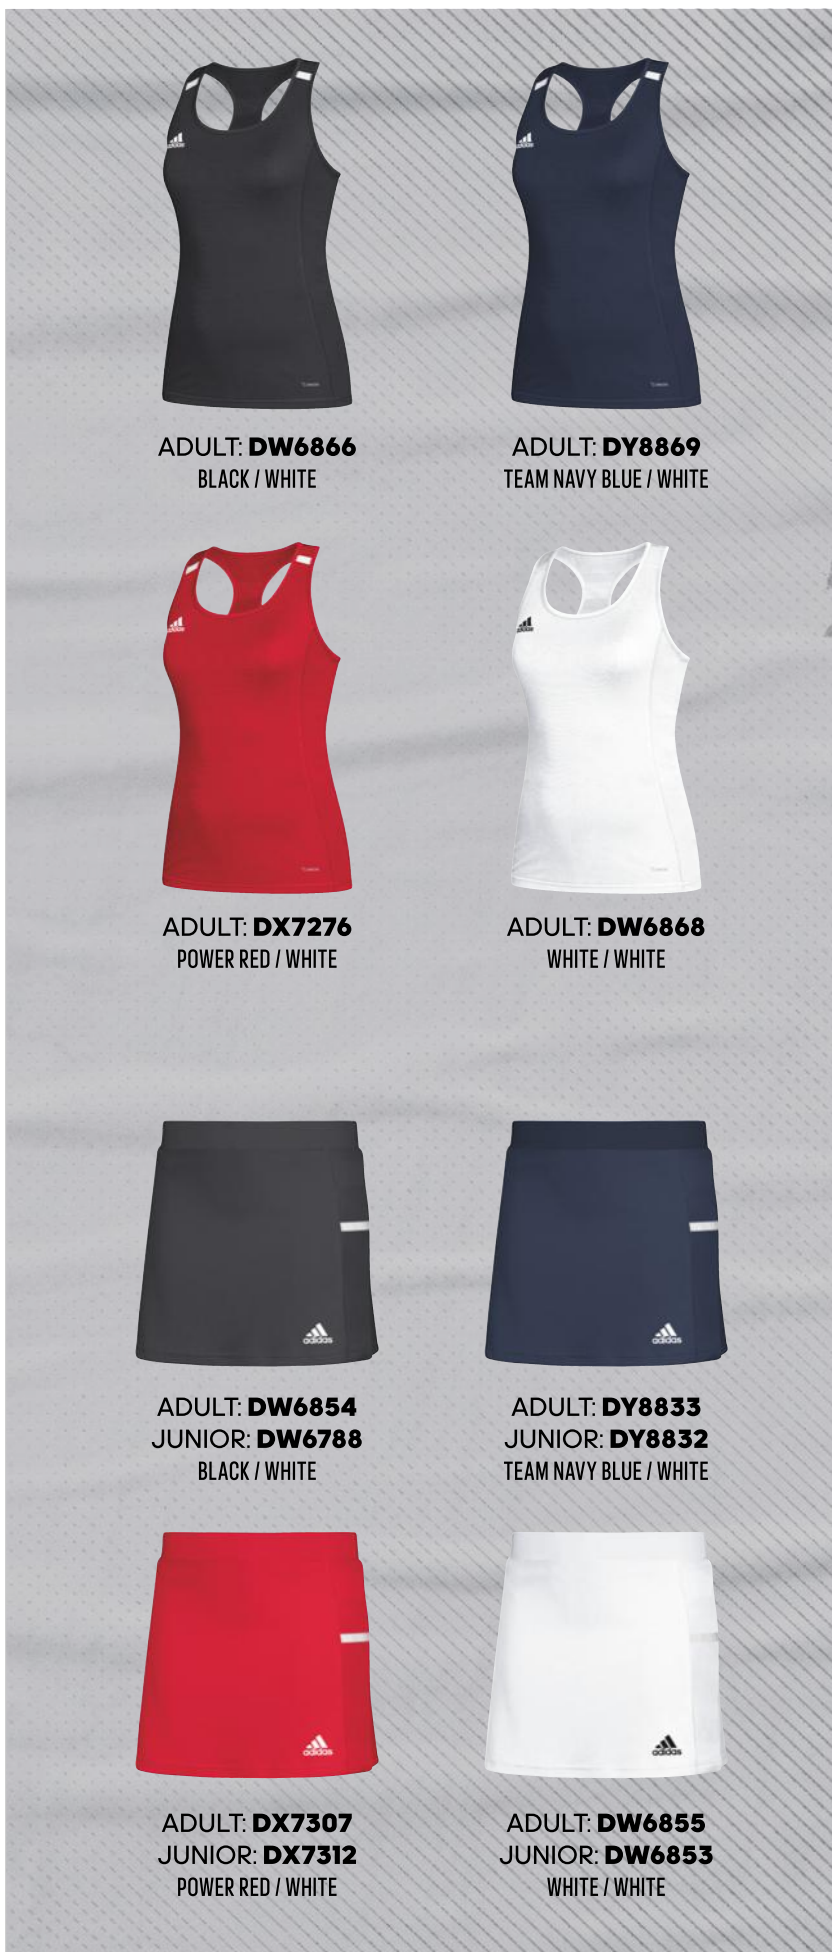

TEAM 19 TANK

TEAM 19 TANK W

Trophies are made from hard work. Built for hot days on the pitch, this compression tank top keeps you cool with breathable, quick-drying fabric. It has a snug, stretchy fit that supports your every move.

ADULT: **CZK 949 / HUF 11.990**
SIZES: **2XS, XS, S, M, L, XL, 2XL**

FIT: COMPRESSION
MATERIAL: 91% POLYESTER, 9% ELASTHANE

AEROREADY

TEAM 19 SKORT

TEAM 19 SKORT W

Trophies are made from hard work. Built for hot days, this skort keeps you cool with breathable, quick-drying fabric. It's made with stretchy, built-in tights featuring side ball pockets.

ADULT: **CZK 949 / HUF 11.990**
SIZES: **2XS, XS, S, M, L, XL, 2XL**

JUNIOR: **CZK 849 / HUF 9.990**
SIZES: **116, 128, 140, 152, 164**

FIT: SLIM FIT
MAIN MATERIAL: 100% RECYCLED POLYESTER

AEROREADY