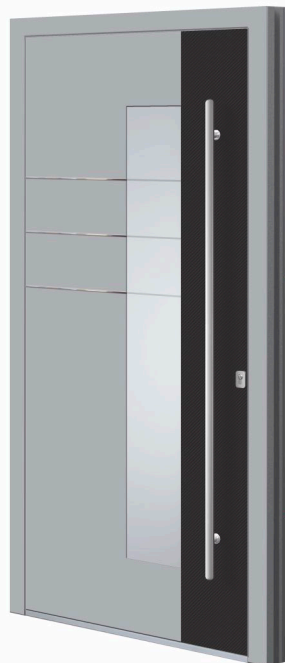

Modell AVEIRO 4
Farbe RAL 9006 MATT/KARBON
Verglasung DPL
Intarsien POLIERT
Griff OPR 160h
Rosette RKP 50

Model AVEIRO 4
Ral colour 9006 MAT/CARBON
Glass DPL
Inlays POLISHED
Handle OPR 160h
Rosette RKP 50