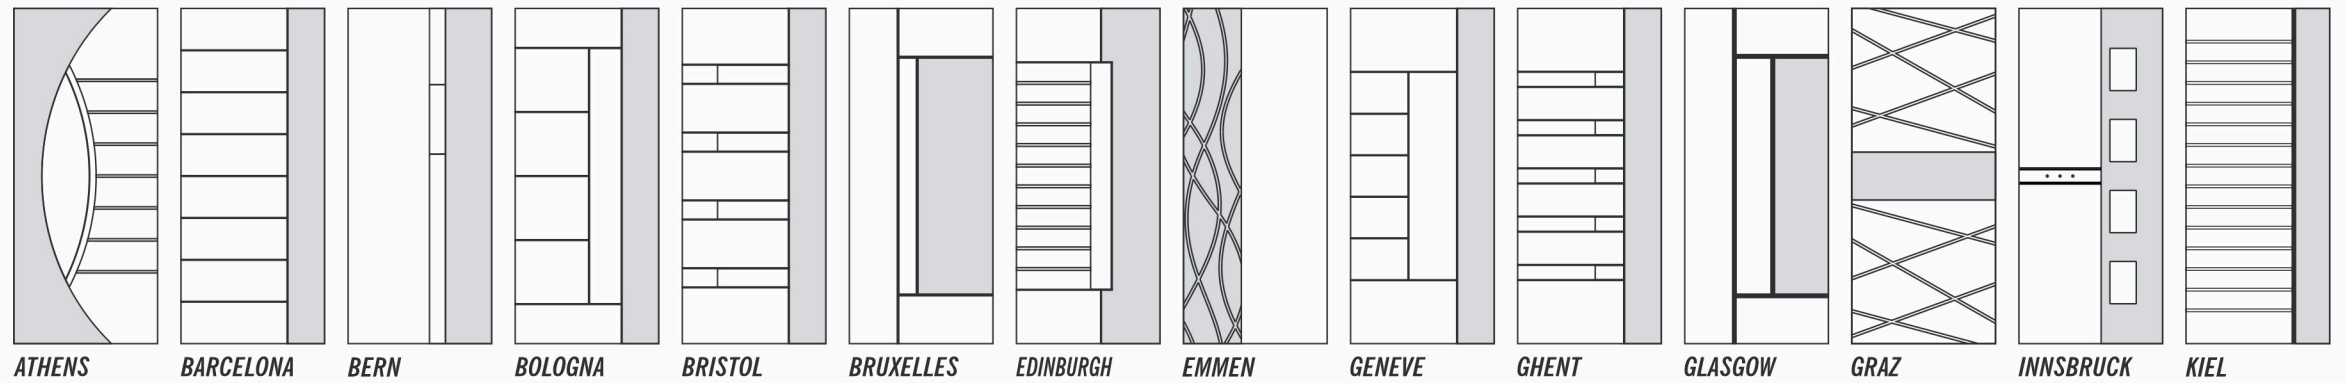

Position des Zusatzdekors/der Zusatzplatte auf einer zweifarbigen Türfüllung/ Position of additional decor/board on two-coloured panels
Dunklere Teile der Türfüllung bezeichnen einen Zusatzdekor, bzw. eine Zusatzplatte./ Darker parts of panel mark an additional decor, i.e.board.