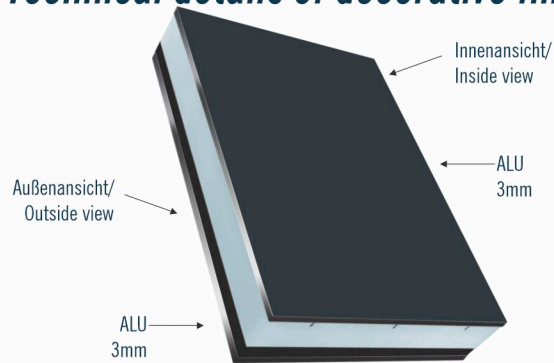

Technische Daten von dekorativen Haustürfüllungen Elite, Elite⁺, Elite Various, Smart und Basic/ Technical details of decorative fillings Elite, Elite⁺, Elite Various, Smart and Basic

**Beidseitig 3mm Aluminium/
Both sided AL 3mm**
Türfüllungsmaße/ Filling dimensions:
Standardgröße/ Basic: 850x2000mm
Sondergrößen/ Special: 900x2100mm,
1100x2200mm, 1250x2500mm