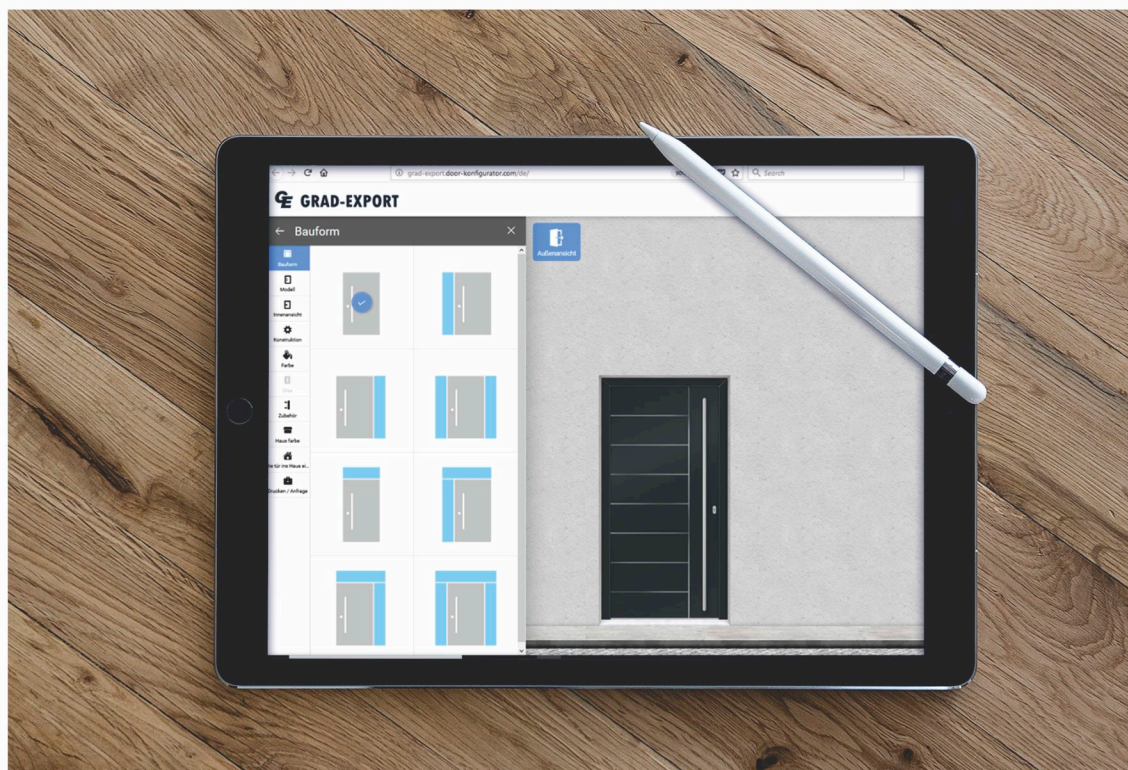

Sie müssen über viele Parameter nachdenken, wenn Sie eine Entscheidung über das Aussehen des Hauseingangs treffen wollen. Sie werden diese Entscheidung für einen längeren Zeitraum nicht ändern, also sollten Sie es auf jeden Fall langsam, mit Berücksichtigung auf das bestehende Aussehen, sowie die Wünsche und Bedürfnisse Ihrer Familie, überdenken.

GRAD-EXPORT bietet Ihnen die Möglichkeit, selbst in ein paar einfachen Schritten eine dekorative Haustürfüllung zu entwerfen.

Mit Hilfe vom Konfigurator bekommen Sie ein ziemlich realistisches Aussehen Ihrer Eingangstür wenn Sie die Bauform und das Modell wählen und die Dimension der Tür eingeben. Sie können Farben, Glas, Zubehör und das Aussehen der Fassade kombinieren und zwar solange Sie nicht mit Ihrer Auswahl voll zufrieden sind.

Wenn Sie Fragen zum Konfigurator von GRAD-EXPORT haben, können Sie das tun indem Sie Ihren Händler kontaktieren.

There are lots of parameters to be considered when making decision about your house entry and how will it look like.

This decision you will not be changing for longer period of time, so you should definitely take your time with it, making sure you take in consideration current look of the house, your wants and your family needs.

GRAD-EXPORT offers you possibility to design look of decorative panel for your door in a few easy steps.

With this configurator you will get quite realistic look of your door – when you choose the type, model and door dimensions, you can combine colours, glazing, accessories and house appearance until you are completely satisfied with your final choice.

If you have any question about GRAD-EXPORT configurator, please contact our partners.