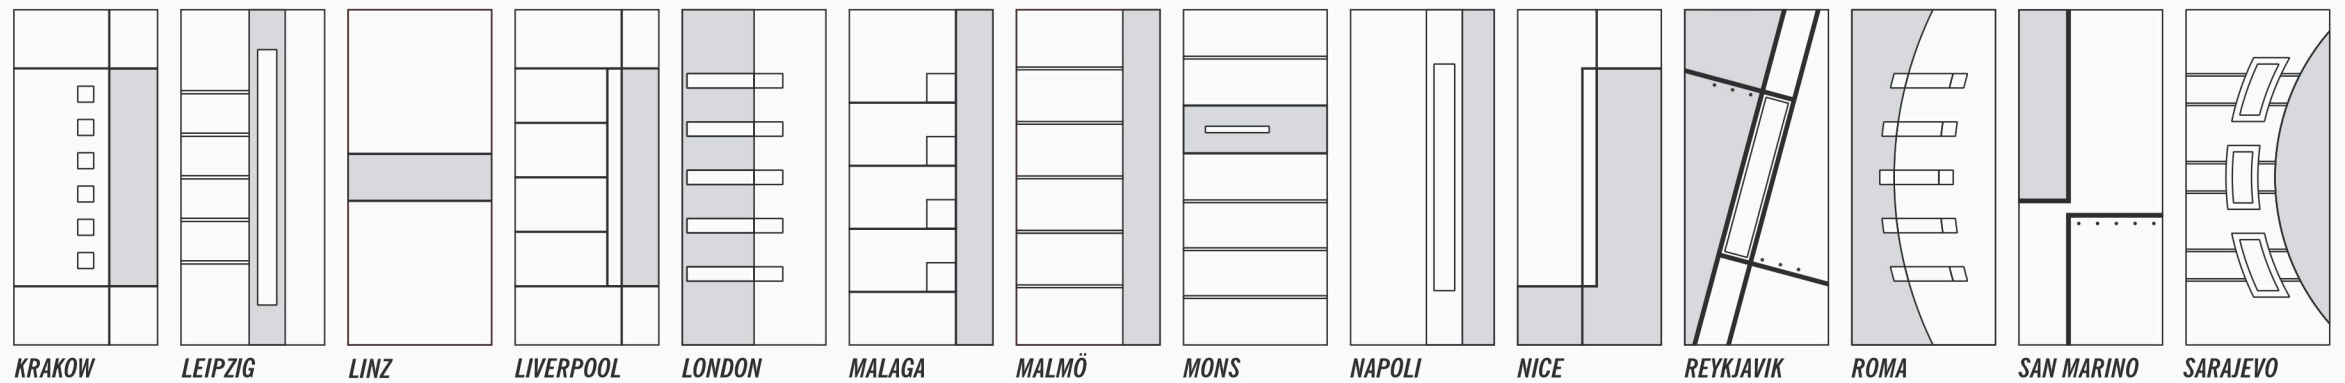

Position des Zusatzdekors/der Zusatzplatte auf einer zweifarbigen Türfüllung/ Position of additional decor/board on two-coloured panels
Dunklere Teile der Türfüllung bezeichnen einen Zusatzdekor, bzw. eine Zusatzplatte./ Darker parts of panel mark an additional decor, i.e.board.