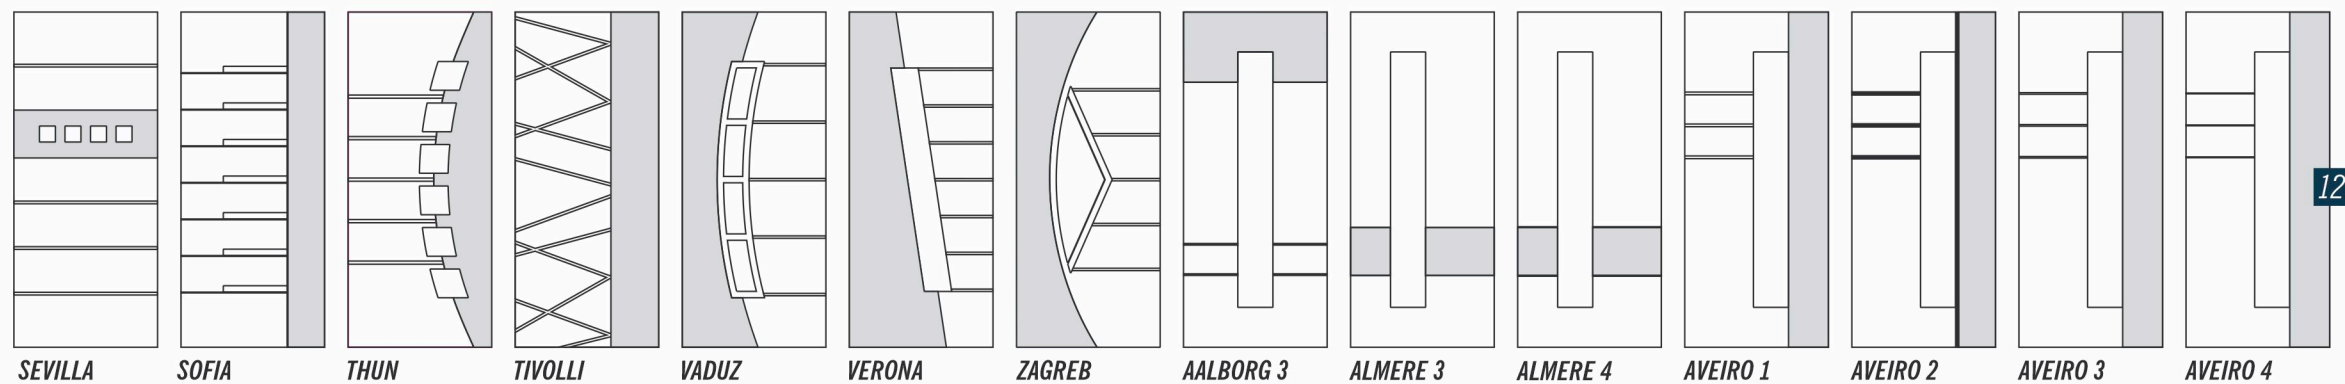

Position des Zusatzdekors/der Zusatzplatte auf einer zweifarbigen Türfüllung/ Position of additional decor/board on two-coloured panels
Dunklere Teile der Türfüllung bezeichnen einen Zusatzdekor, bzw. eine Zusatzplatte./ Darker parts of panel mark an additional decor, i.e.board.