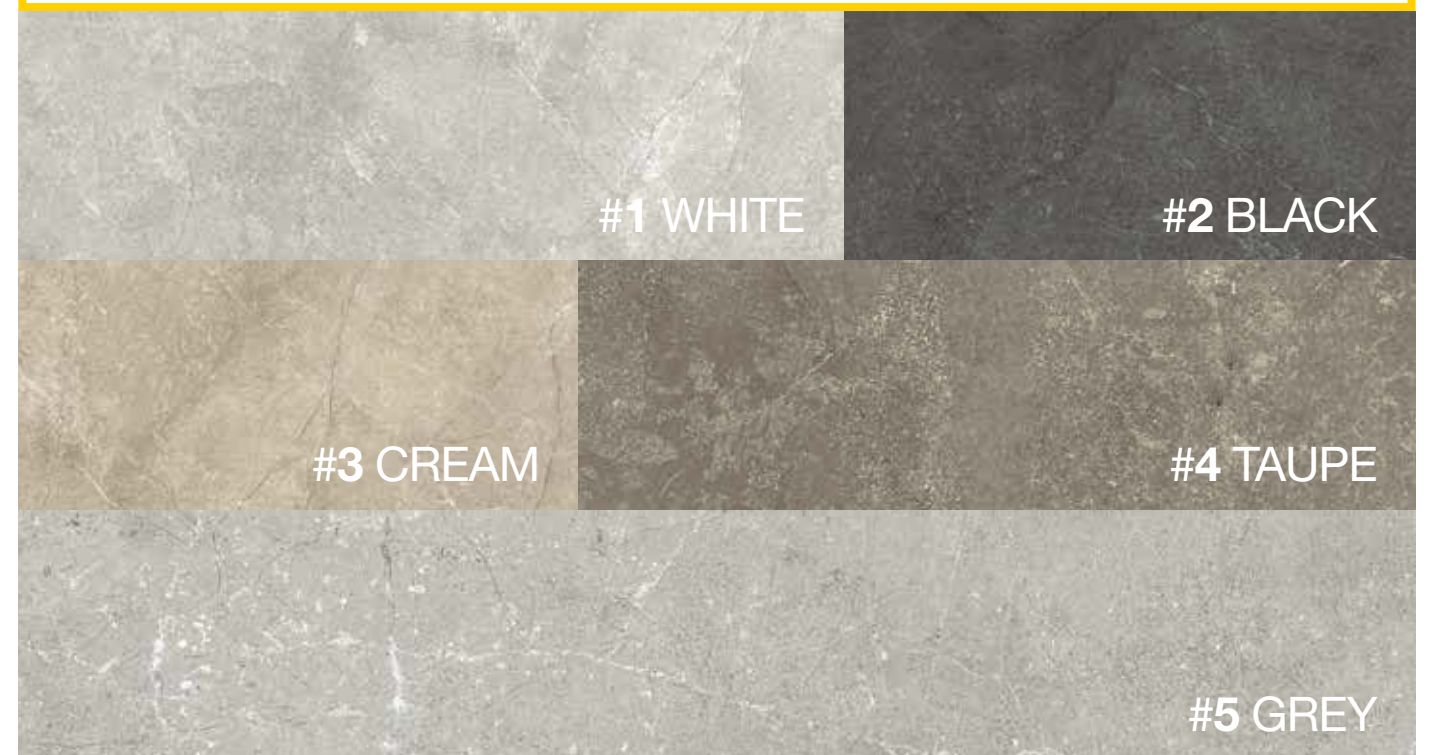

HARMONY

OVERVIEW

30x60
12" x 24"

60x60
24" x 24"

60x120
24" x 48"

100x100
39" x 39"

20MM

40x120
16" x 48"

GARDEN20