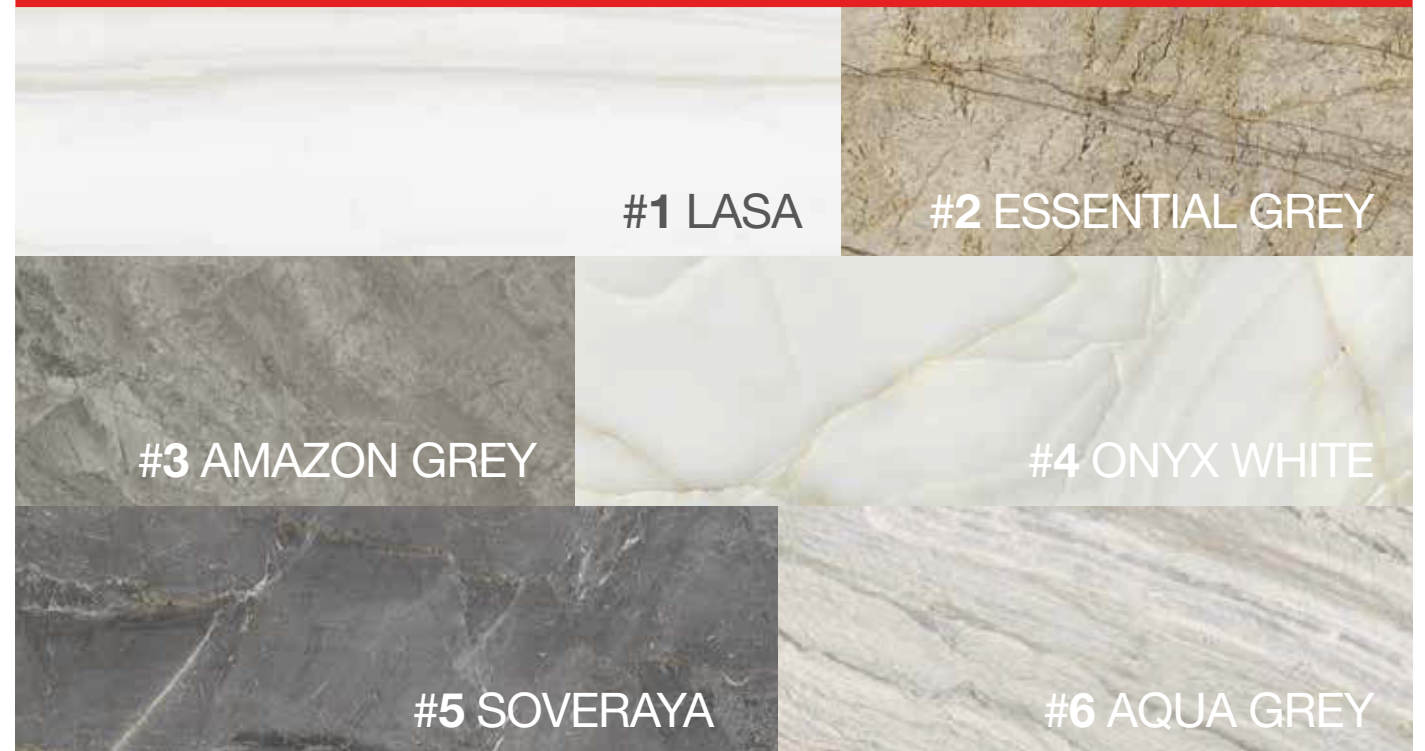

MARBLE

OVERVIEW

20x120
8"x48"

60x120
24"x48"